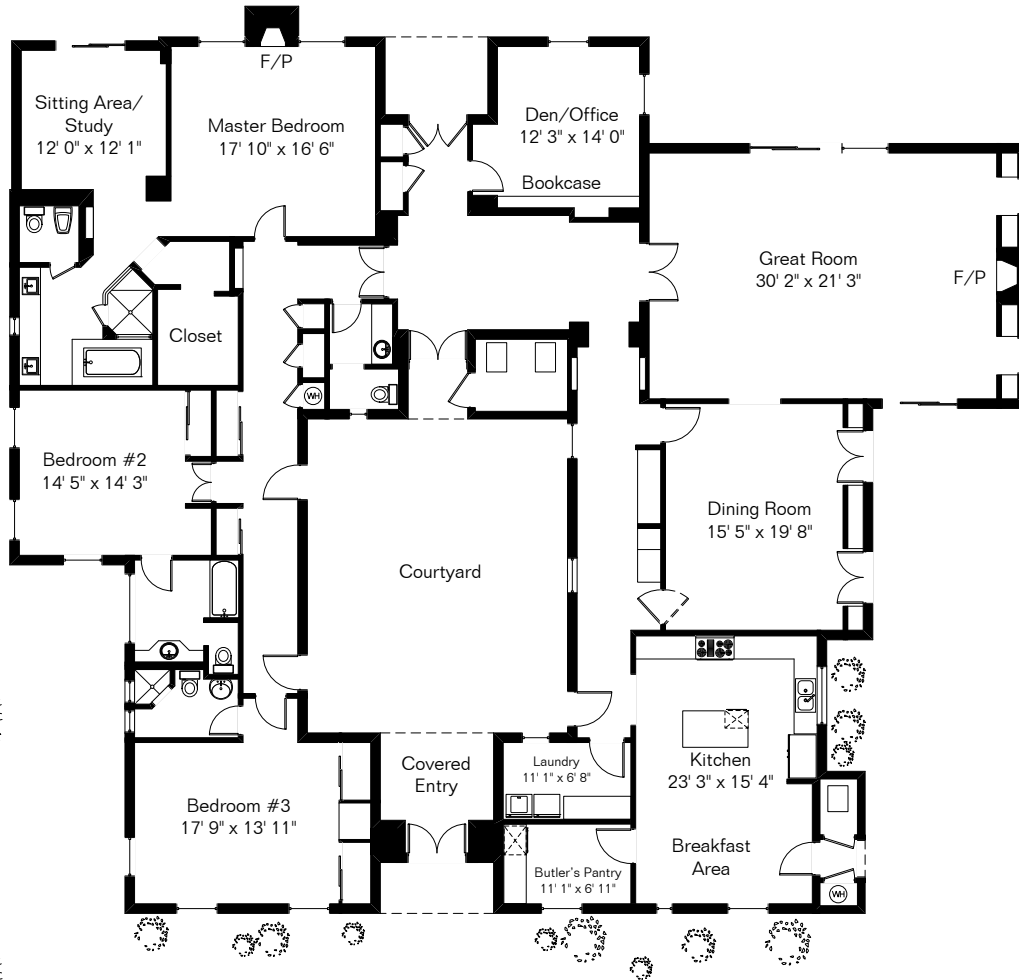

The square footages and room size information are deemed to be reliable but are not guaranteed and should be independently verified. This drawing is for marketing purposes only.

5453 N Camino Real

Ramada

Pool Area

Garage

Garage and Guest House are farther from house than shown

Guest House

Main House 4,508 Sq Ft

Guest House 591 Sq Ft

Total Living Area 5,099 Sq Ft

Garage 535 Sq Ft

Site Visit May 2024

0 ft. 6 ft. 10 ft. 20 ft.

Copyright 2024 Floor Plans First! LLC
All Rights Reserved.

Floor Plans First!
See the Floor Plan First!
FloorPlansFirst.com
(520) 881-1500