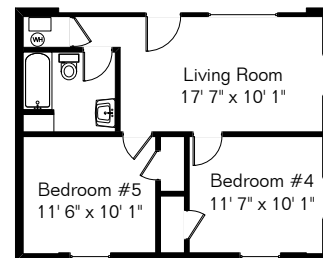

The square footages and room size information are deemed to be reliable but are not guaranteed and should be independently verified. This drawing is for marketing purposes only.

5453 N Camino Real

Ramada

Pool Area

Garage

Garage and Guest House are farther from house than shown

Guest House

Main House 4,508 Sq Ft

Guest House 591 Sq Ft

Total Living Area 5,099 Sq Ft

Garage 535 Sq Ft

Site Visit May 2024

0 ft. 6 ft. 10 ft. 20 ft.

Copyright 2024 Floor Plans First! LLC
All Rights Reserved.

Floor Plans First!
See the Floor Plan First!
FloorPlansFirst.com
(520) 881-1500